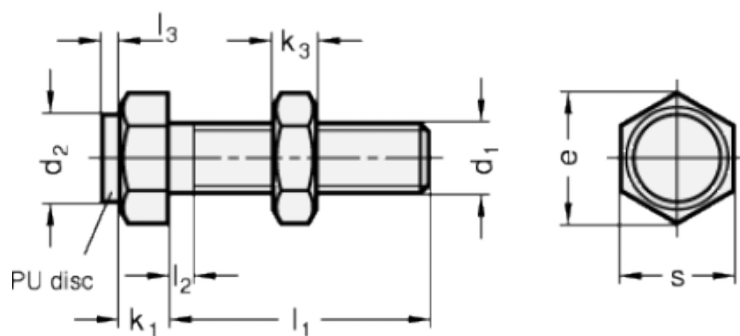

Article number: 20251M535BK

Description: E+G Setting bolt GN 251-M5-35-BK  
with nut

## Measures

Type AK

Type BK

Mounting block GN 412.1

d	= M5	s = 8
e	= 9.2	
K	= -	
k1	= 2.5	
k2	= 3.2	
l1	= 35	
l2 max.	= 2.4	
l3	= 1.5	